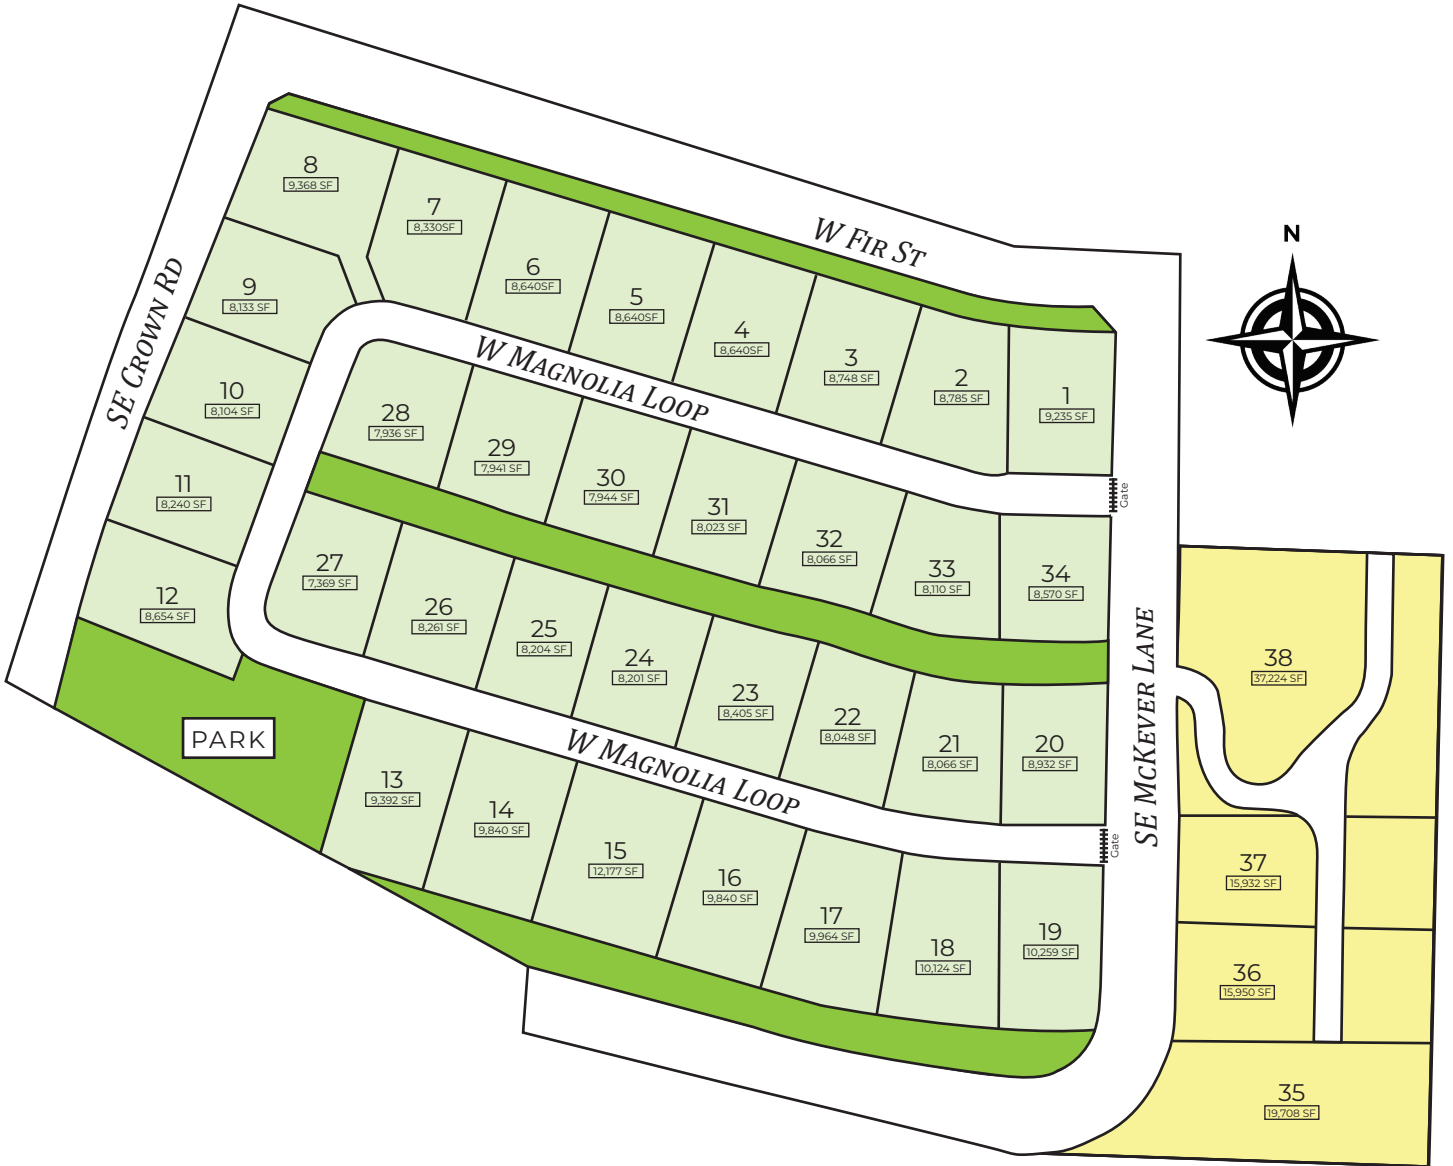

Magnolia HEIGHTS

- SOLD LOTS
- AVAILABLE LOTS

(360) 904-4688 • www.mywaverlyhomes.com