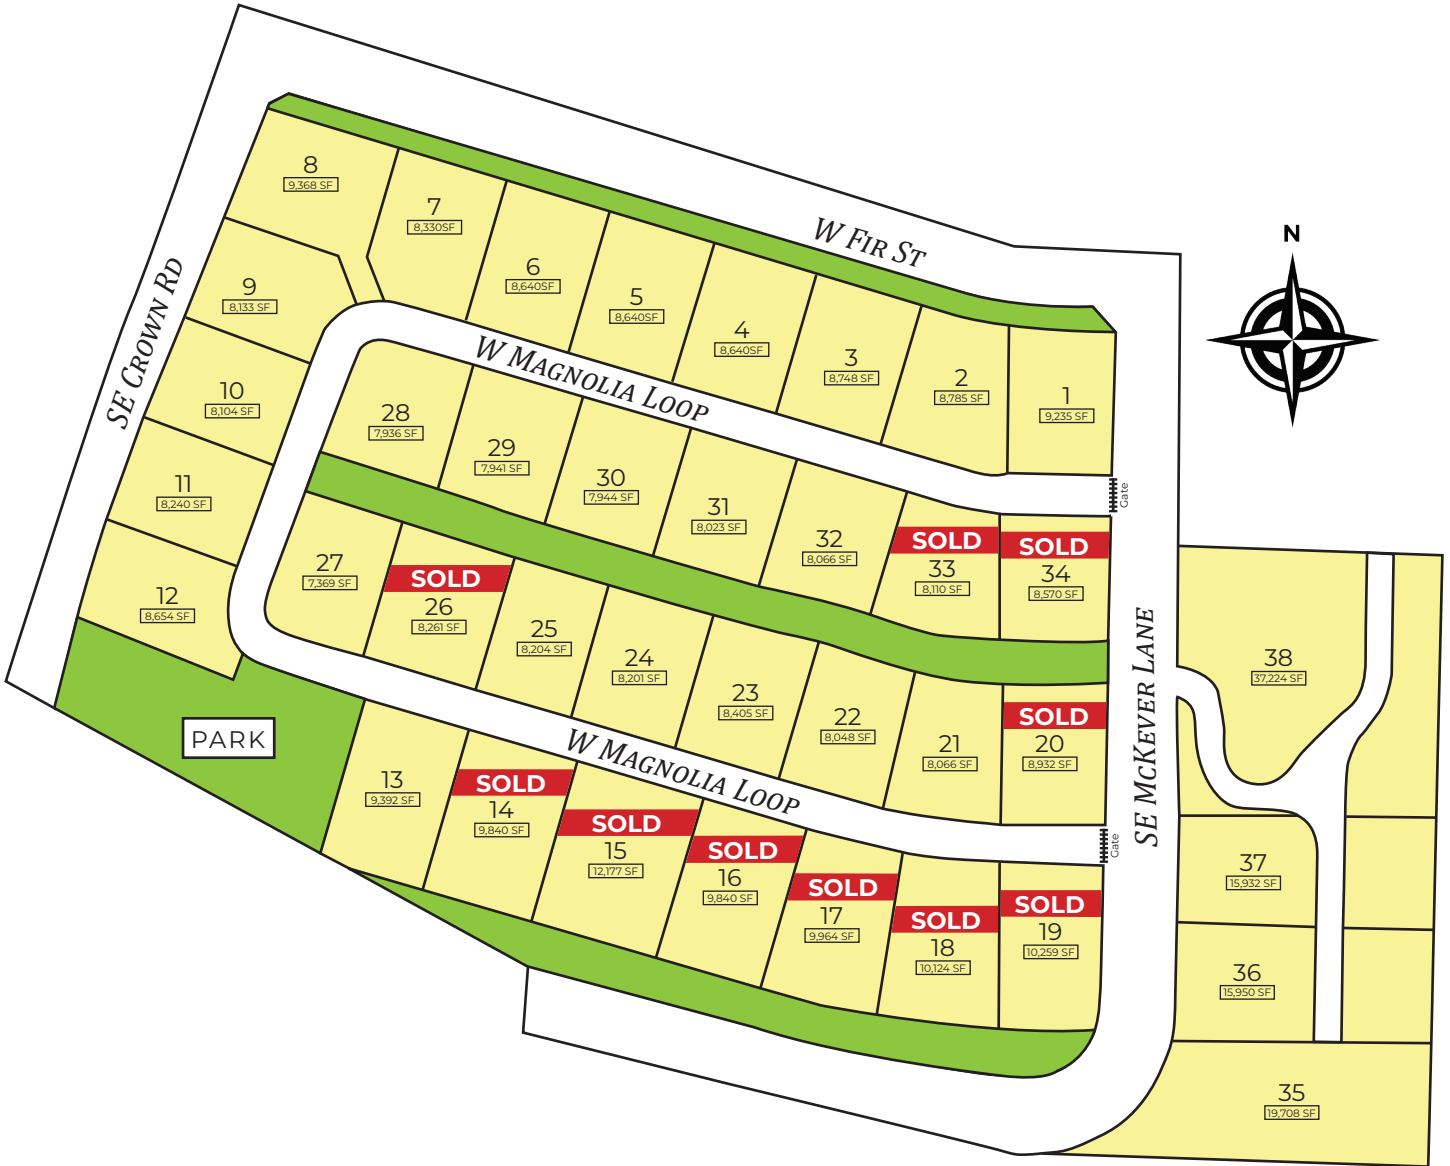

Magnolia HEIGHTS

W
 WAVERLY
 HOMES
 Building WOW!

(360) 904-4688 • www.mywaverlyhomes.com